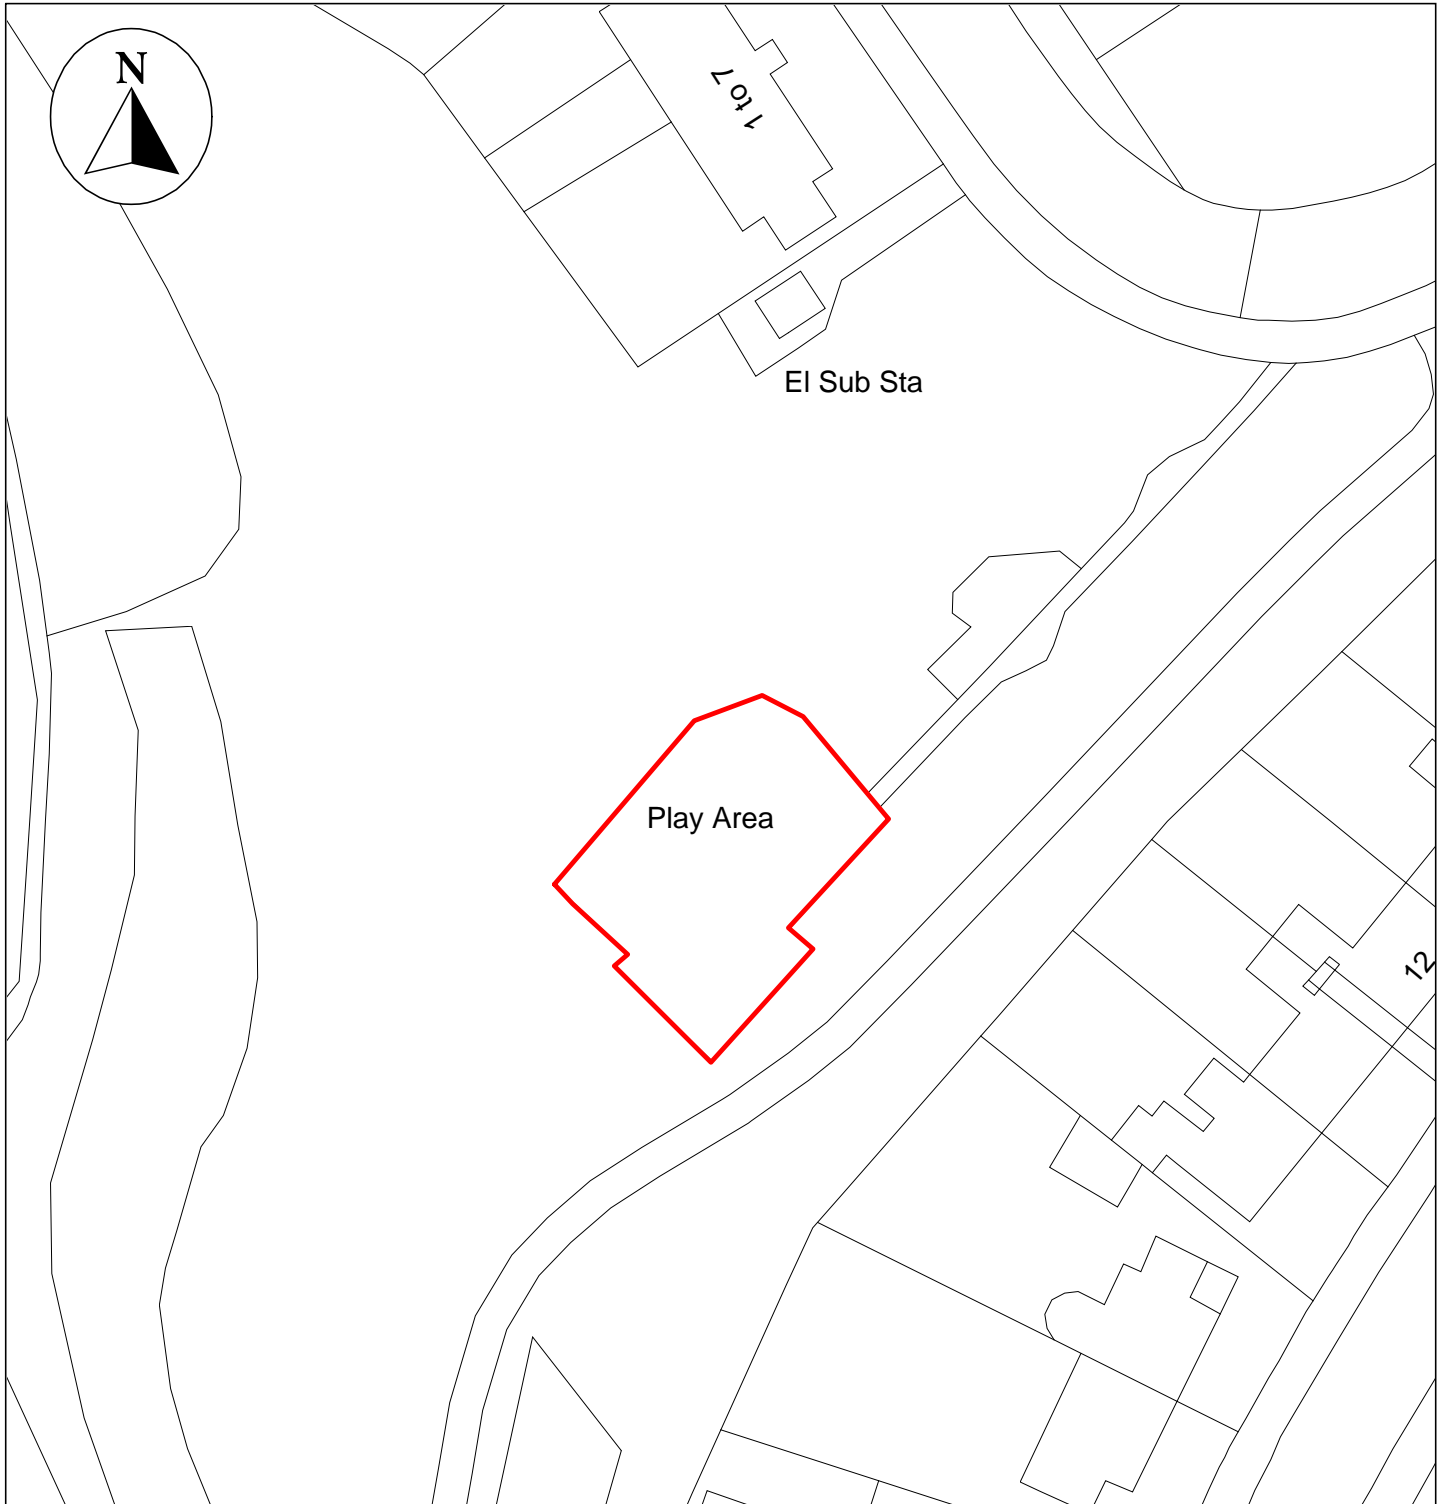

# Public Space Protection Order Cumberland Council 2024

ANTI-SOCIAL BEHAVIOUR CRIME AND  
POLICING ACT 2014

## Play Area at Carlisol Drive, Carlisle, CA1 2RF

Neighbourhoods  
Education and Enforcement  
Allerdale House  
Workington  
CA14 3YJ

Scale: 1 : 500  
Date: February 2024

©crown copyright database rights 2024  
ordnance survey AC0000861732